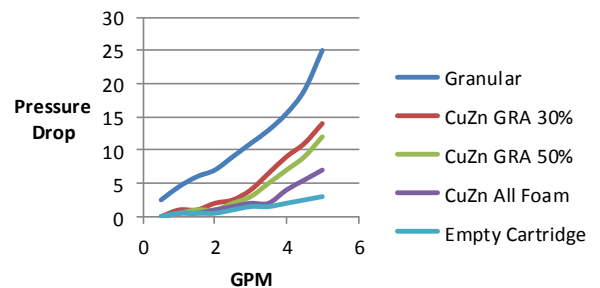

www.cuzn.com
1-800-345-7873

CuZn All Foam & GRA Cartridges

ALL FOAM CARTRIDGES

CuZn All Foam cartridges are the answer to all of your pressure drop problems. With no significant pressure loss compared to an empty cartridge, you will never notice the flow slowing. Unlike radial flow cartridges, which have a minimal amount of filtration media, CuZn All Foam Cartridges filter with the entire volume of the cartridge. CuZn uses Foamulations' patented foam filters, available in many different media. Because of their reticulated design, they never channel. CuZn All Foam cartridges come in standard sizes for slim line and big blue housings. You can purchase the complete cartridges or just the foam inserts. Refilling CuZn cartridges with Foamulations' filter foam takes the mess and hazard out of granular media. Cartridges can be easily refilled in a factory or in the field.

GRA CARTRIDGES

CuZn GRA cartridges, like CuZn All Foam Cartridges, also solve the pressure loss issue typical of axial flow granular cartridges. As with all CuZn cartridges, the GRA units utilize the full volume of the cartridge for filtration. GRA Cartridges, using a calculated ratio of foam to granular media, still offer the non-channeling benefits of the Foamulations' filter foam but at a lesser cost than the All Foam systems. CuZn's GRA cartridges are easy to refill.

10" Slim Line Cartridge

Pressure Drop vs. GPM

20" Big Blue Cartridge

[WWW.CUZN.COM](http://www.cuzn.com)