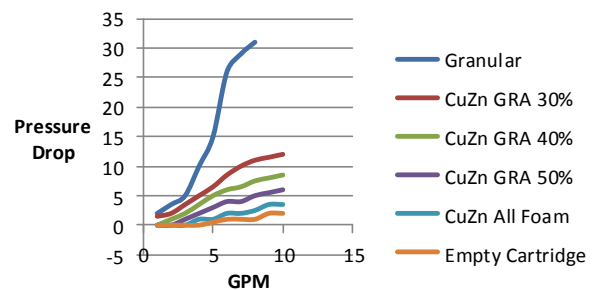

www.cuzn.com
1-800-345-7873

CuZn All Foam & GRA Cartridges

ALL FOAM CARTRIDGES

CuZn All Foam cartridges are the answer to all of your pressure drop problems. With no significant pressure loss compared to an empty cartridge, you will never notice the flow slowing. Unlike radial flow cartridges, which have a minimal amount of filtration media, CuZn All Foam Cartridges filter with the entire volume of the cartridge. CuZn uses Foamulations' patented foam filters, available in many different media. Because of their reticulated design, they never channel. CuZn All Foam cartridges come in standard sizes for slim line and big blue housings. You can purchase the complete cartridges or just the foam inserts. Refilling CuZn cartridges with Foamulations' filter foam takes the mess and hazard out of granular media. Cartridges can be easily refilled in a factory or in the field.

GRA CARTRIDGES

CuZn GRA cartridges, like CuZn All Foam Cartridges, also solve the pressure loss issue typical of axial flow granular cartridges. As with all CuZn cartridges, the GRA units utilize the full volume of the cartridge for filtration. GRA Cartridges, using a calculated ratio of foam to granular media, still offer the non-channeling benefits of the Foamulations' filter foam but at a lesser cost than the All Foam systems. CuZn's GRA cartridges are easy to refill.

10" Slim Line Cartridge

Pressure Drop vs. GPM

20" Big Blue Cartridge

[WWW.CUZN.COM](http://www.cuzn.com)